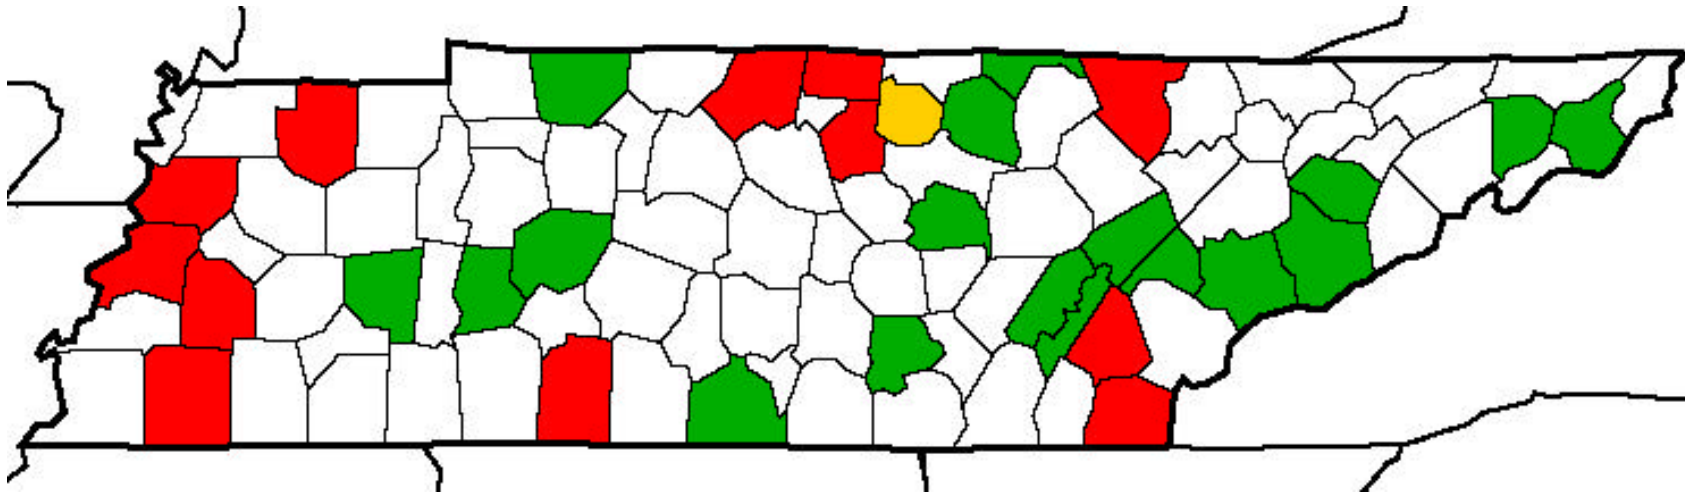

TENNESSEE COUNTIES BEING OVERHARVESTED IN 1989 AND 1999

 HARDWOODS

 SOFTWOODS

 HARD AND SOFTWOODS

1989

1999

IN 1989, THERE WERE 17 COUNTIES IN TENNESSEE WHERE REMOVALS EXCEEDED GROWTH WITH ONE COUNTY EXPERIENCING OVERHARVESTING OF ALL SPECIES. IN 1999 THERE WERE 31 COUNTIES WHERE REMOVALS EXCEEDED GROWTH WITH 12 COUNTIES EXPERIENCING OVERHARVESTING OF ALL SPECIES. (Data from USFS inventories of 1989 and 1999)