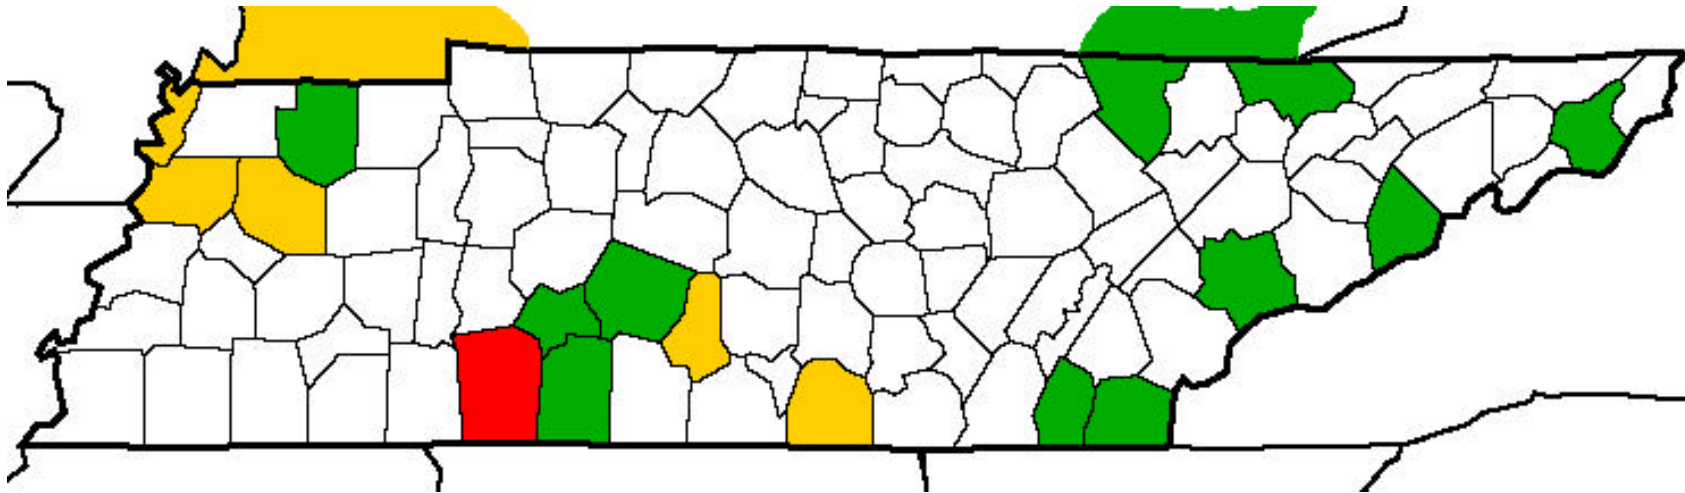

TENNESSEE COUNTIES BEING OVERHARVESTED IN 1989 AND 1999

 HARDWOODS

 SOFTWOODS

 HARD AND SOFTWOODS

1989

1999

IN 1989, THERE WERE 17 COUNTIES IN TENNESSEE WHERE REMOVALS EXCEEDED GROWTH WITH ONE COUNTY EXPERIENCING OVERHARVESTING OF ALL SPECIES. IN 1999 THERE WERE 31 COUNTIES WHERE REMOVALS EXCEEDED GROWTH WITH 12 COUNTIES EXPERIENCING OVERHARVESTING OF ALL SPECIES. (Data from USFS inventories of 1989 and 1999)